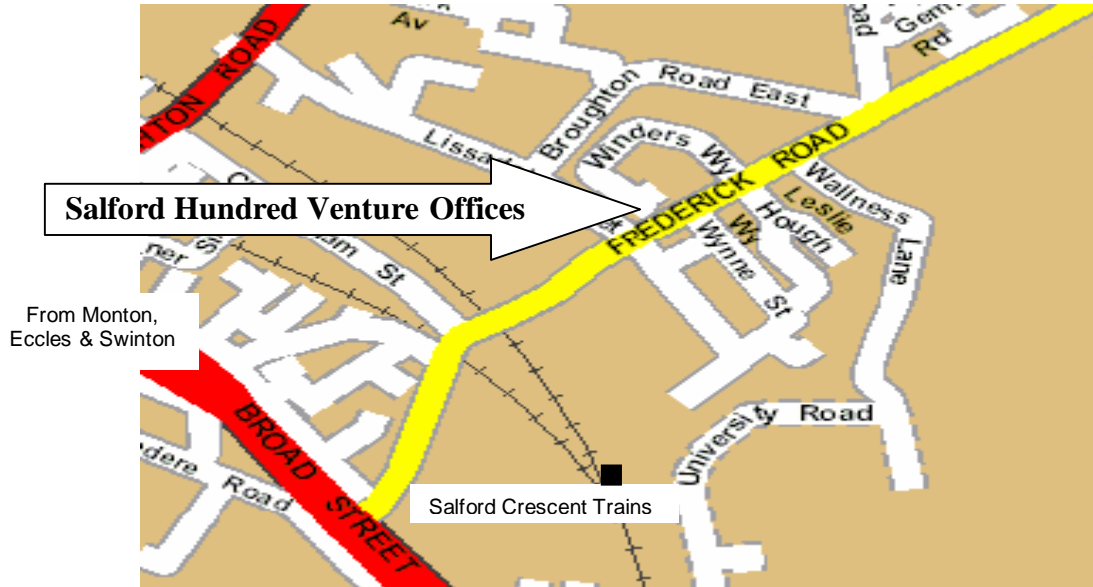

SHV TRAINING CENTRE – DIRECTIONS

33-35 WINDERS WAY, SALFORD, MANCHESTER, M6 6BU

Tel. (0161) 742 4424

Fax. (0161) 742 4401

From Manchester & Motorway

By Car

From the motorway - take the M602 signposted for Salford either from the M62 or M60. At the end of the M602 are a set of traffic lights, bear left here on Albion Way past a number of car dealerships. At the end of this road bear left following signs for Preston (M61).

Take the first right under a pedestrian footbridge onto Frederick Road. Around ¼ mile on the left is Winders Way. You will see the business park first, Winders Way is the next left. SHV Training Centre is the last building on the park as you loop round on yourself.

From Eccles/Monton – Follow signs for Pendleton/Manchester along A576 Eccles Old Road. You will arrive at a large roundabout, take the second exit, for Manchester (A6) and the first left, Frederick Road. Winders Way is the fourth left, follow the road into the business park, SHV training centre is the last building on the park as you loop round on yourself.

From Manchester - take the A6 Chapel Street (it will become The Crescent, then Broad Street), for 1 mile. As you pass A McDonalds on the left you will see a pedestrian footbridge ahead, turn right here onto Frederick Road. Around ¼ mile on the left is Winders Way. You will see the business park first, Winders Way is the next left. SHV Training Centre is the last building on the park as you loop round on yourself.